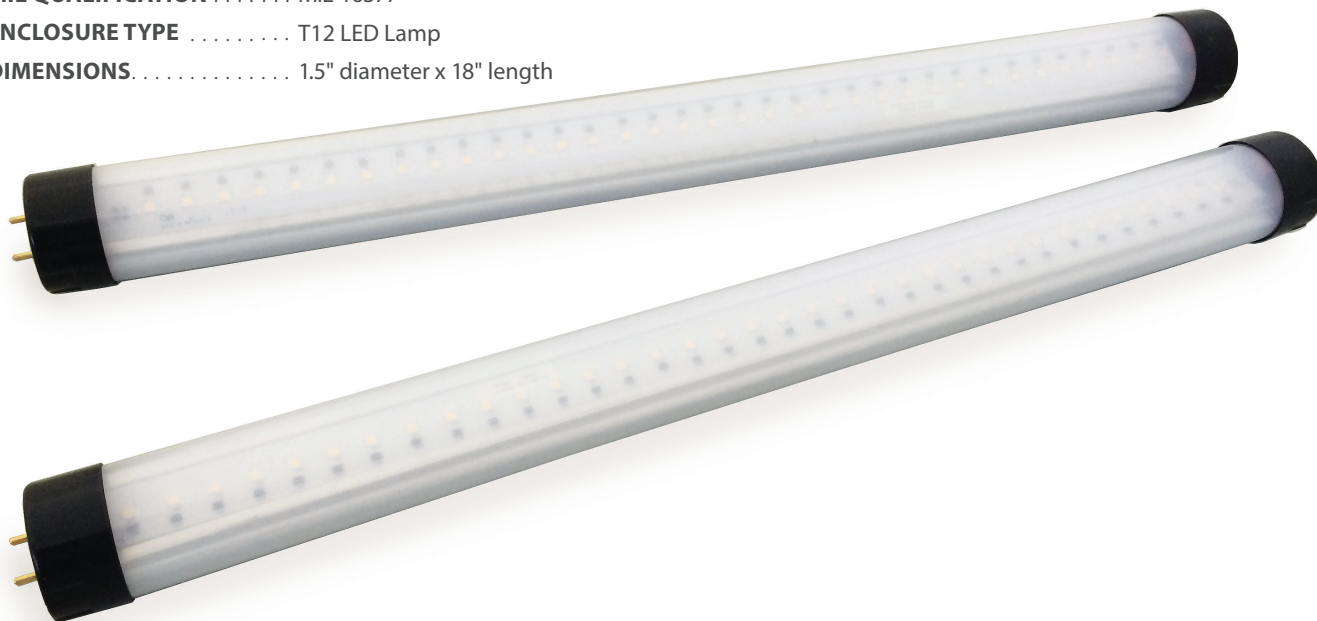

Specifications

- LUMEN OUTPUT** 1020
- WATTAGE** 8.5W
- EFFICACY** 117 lp/W
- CRI** 80
- CCT** 4100 +/- 297
- LAMP LIFE** 50,000 hours to 70% lumen maintenance
- INPUT VOLTAGE** 115VAC (compatible with standard fluorescent)
115VAC +/- 15%, w/ or w/o magnetic ballast
- CHASSIS** Unibody aluminum
- LENS** Polycarbonate
- WEIGHT** 460g
- DRIVER** Constant current electronic driver, ballast sensing
- OPERATING TEMPERATURE** . -25°C to 50°C
- MIL QUALIFICATION** MIL-16377
- ENCLOSURE TYPE** T12 LED Lamp
- DIMENSIONS** 1.5" diameter x 18" length

DESCRIPTION	EFO SKU	TO ORDER
LED Replacement Lamp, 18", T12, 8.5W, 4100K	EFO-X018	440.715.1300 navy@efoi.com

**MIL-16377 (SSL) for Navy Standard Symbol #
MIL-F-16377/5, /18, /58, /65, /66**

Specifications

- LUMEN OUTPUT** 1020
- WATTAGE** 8.5W
- EFFICACY** 117 lp/W
- CRI** 80
- CCT** 4100 +/- 297
- LAMP LIFE** 50,000 hours to 70% lumen maintenance
- INPUT VOLTAGE** 115VAC (compatible with standard fluorescent)
115VAC +/- 15%, w/ or w/o magnetic ballast
- CHASSIS** Unibody aluminum
- LENS** Polycarbonate
- WEIGHT** 460g
- DRIVER** Constant current electronic driver, ballast sensing
- OPERATING TEMPERATURE** . -25°C to 50°C
- MIL QUALIFICATION** MIL-16377
- ENCLOSURE TYPE** T12 LED Lamp
- DIMENSIONS** 1.5" diameter x 18" length

22" Detail Lighting for Mirror,
w/Single Receptacle (set of two)

SYM 340 /18

22" Detail Lighting for Mirror,
w/Single Receptacle

2 LAMP FIXTURE MIL-F-16377/58

SYM 351 /58

24" with Duplex Receptacle

SYM 352 /58