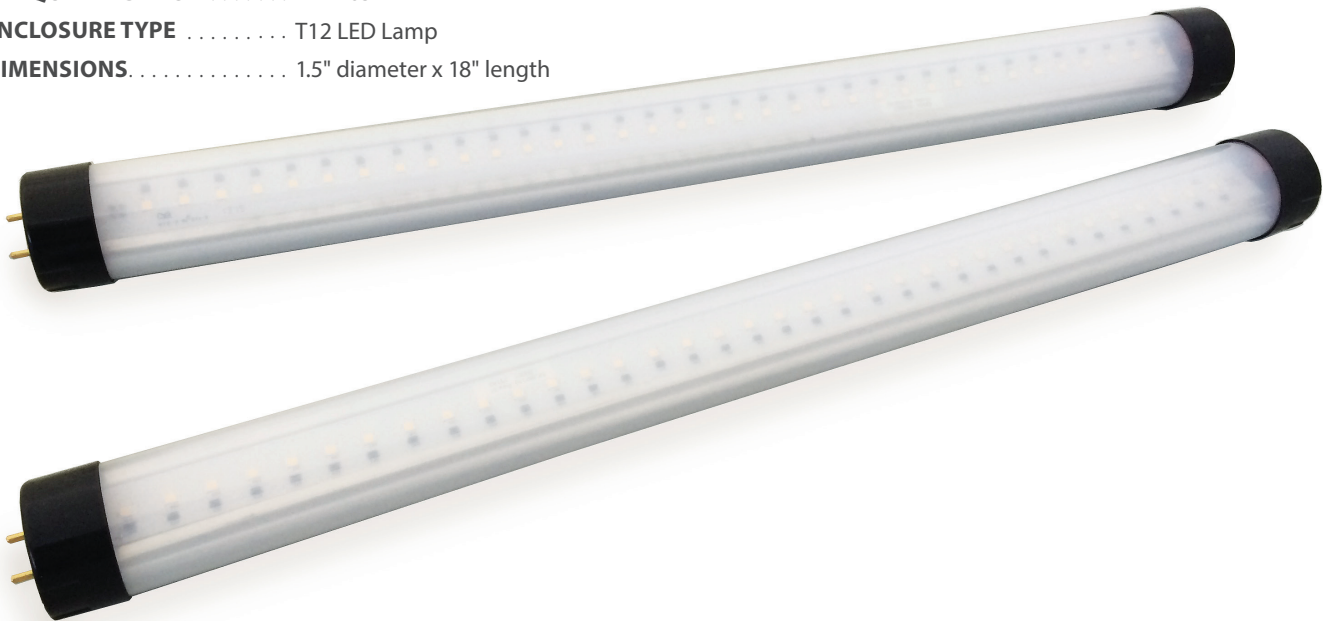

Specifications

- LUMEN OUTPUT** 1020
- WATTAGE** 8.5W
- EFFICACY** 117 lp/W
- CRI** 80
- CCT** 4100 +/- 297
- LAMP LIFE** 50,000 hours to 70% lumen maintenance
- INPUT VOLTAGE** 115VAC (compatible with standard fluorescent)
115VAC +/- 15%, w/ or w/o magnetic ballast
- CHASSIS** Unibody aluminum
- LENS** Polycarbonate
- WEIGHT** 460g
- DRIVER** Constant current electronic driver, ballast sensing
- OPERATING TEMPERATURE** . -25°C to 50°C
- MIL QUALIFICATION** MIL-16377
- ENCLOSURE TYPE** T12 LED Lamp
- DIMENSIONS** 1.5" diameter x 18" length

DESCRIPTION	EFO SKU	TO ORDER
LED Replacement Lamp, 18", T12, 8.5W, 4100K	EFO-X018	440.715.1300 navy@efoi.com

**MIL-16377 (SSL) for Navy Standard Symbol #
MIL-F-16377/5, /18, /58, /65, /66**

Specifications

- LUMEN OUTPUT** 1020
- WATTAGE** 8.5W
- EFFICACY** 117 lp/W
- CRI** 80
- CCT** 4100 +/- 297
- LAMP LIFE** 50,000 hours to 70% lumen maintenance
- INPUT VOLTAGE** 115VAC (compatible with standard fluorescent)
115VAC +/- 15%, w/ or w/o magnetic ballast
- CHASSIS** Unibody aluminum
- LENS** Polycarbonate
- WEIGHT** 460g
- DRIVER** Constant current electronic driver, ballast sensing
- OPERATING TEMPERATURE** . -25°C to 50°C
- MIL QUALIFICATION** MIL-16377
- ENCLOSURE TYPE** T12 LED Lamp
- DIMENSIONS** 1.5" diameter x 18" length

22" Detail Lighting for Mirror,
w/Single Receptacle (set of two)

SYM 340 /18

22" Detail Lighting for Mirror,
w/Single Receptacle

2 LAMP FIXTURE MIL-F-16377/58

SYM 351 /58

24" with Duplex Receptacle

SYM 352 /58