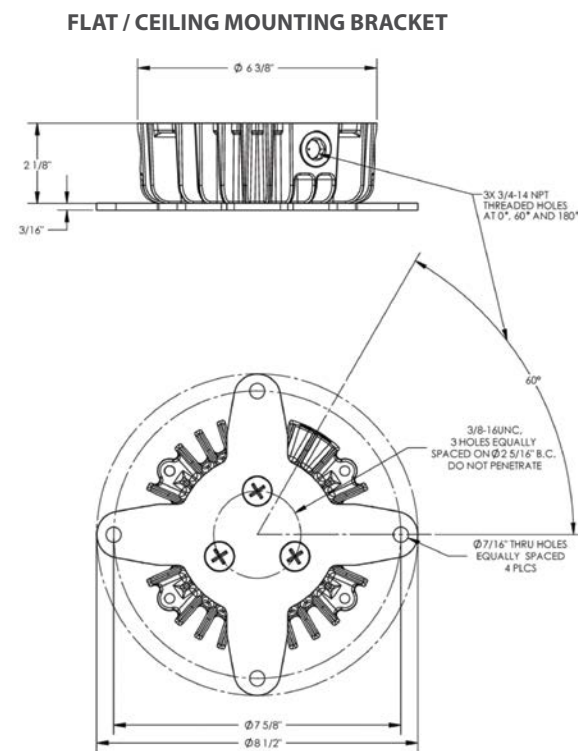

FIGURE 2. Fixture assembly. Current design is intended to use existing cabling from removed fixture.

LARGE LED GLOBE FIXTURE

MIL-16377/26 for Navy Standard Symbol #112, 113, 113.1

NSN# 6240-01-585-6039

NSN# 6210-01-605-0603