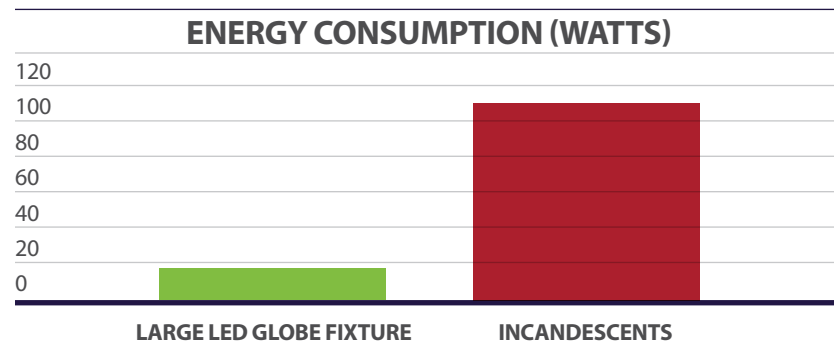

THE LARGE LED GLOBE FIXTURE IS AVAILABLE IN THREE COLOR OPTIONS:

- White (clear transparent diffusing)
- Red (transparent diffusing)
- Yellow/Amber (transparent diffusing)

Energy Focus solutions provide energy savings, aesthetics, safety and maintenance cost benefits over conventional lighting. Energy Focus' long-standing relationship with the U.S. Government includes numerous research and development projects for the DOE and DARPA, creating energy efficient LED lighting systems for the U.S. Navy fleet. The Large LED Globe Fixture is also "Buy American Act" and "Trade Agreements Act" compliant, as it is proudly made in the USA.

LED TECHNOLOGY SURPASSES INCANDESCENTS IN MULTIPLE AREAS:

- More reliable
- Lower power consumption
- A significantly longer lifespan
- No buzzing or flickering
- Low maintenance costs
- Rapid return on investment

In the last half century, the Navy has made great strides in the development and implementation of the most modern technology. One aspect that has fallen behind is shipboard lighting. The US Navy still relies on outdated incandescent technology in many areas. Upgrading to modern sophisticated LED technology is pivotal as the US Navy moves forward.

TOMORROW'S LIGHT IS HERE TODAY.