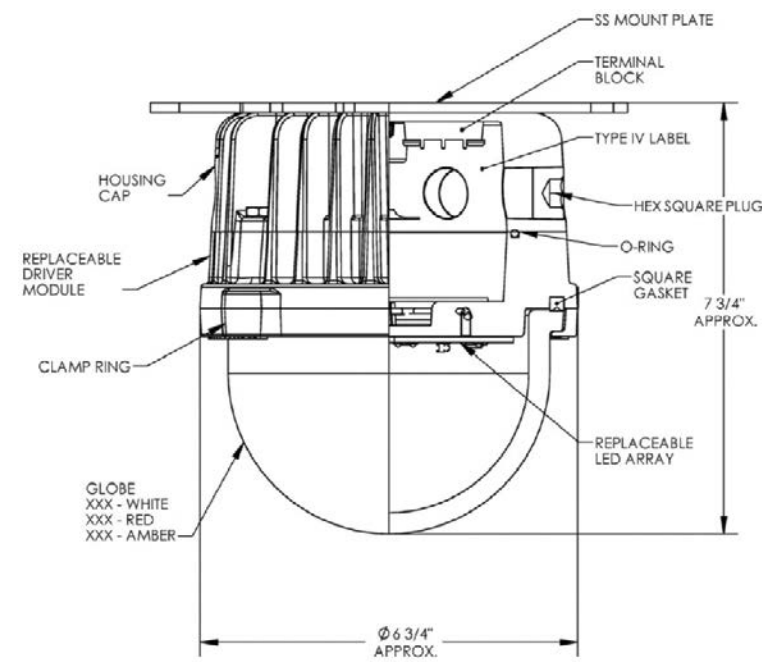

FIGURE 2. Fixture assembly. Current design is intended to use existing cabling from removed fixture.

LARGE LED GLOBE FIXTURE

MIL-16377/26 for Navy Standard Symbol #112, 113, 113.1

NSN# 6240-01-585-6039

NSN# 6210-01-605-0603